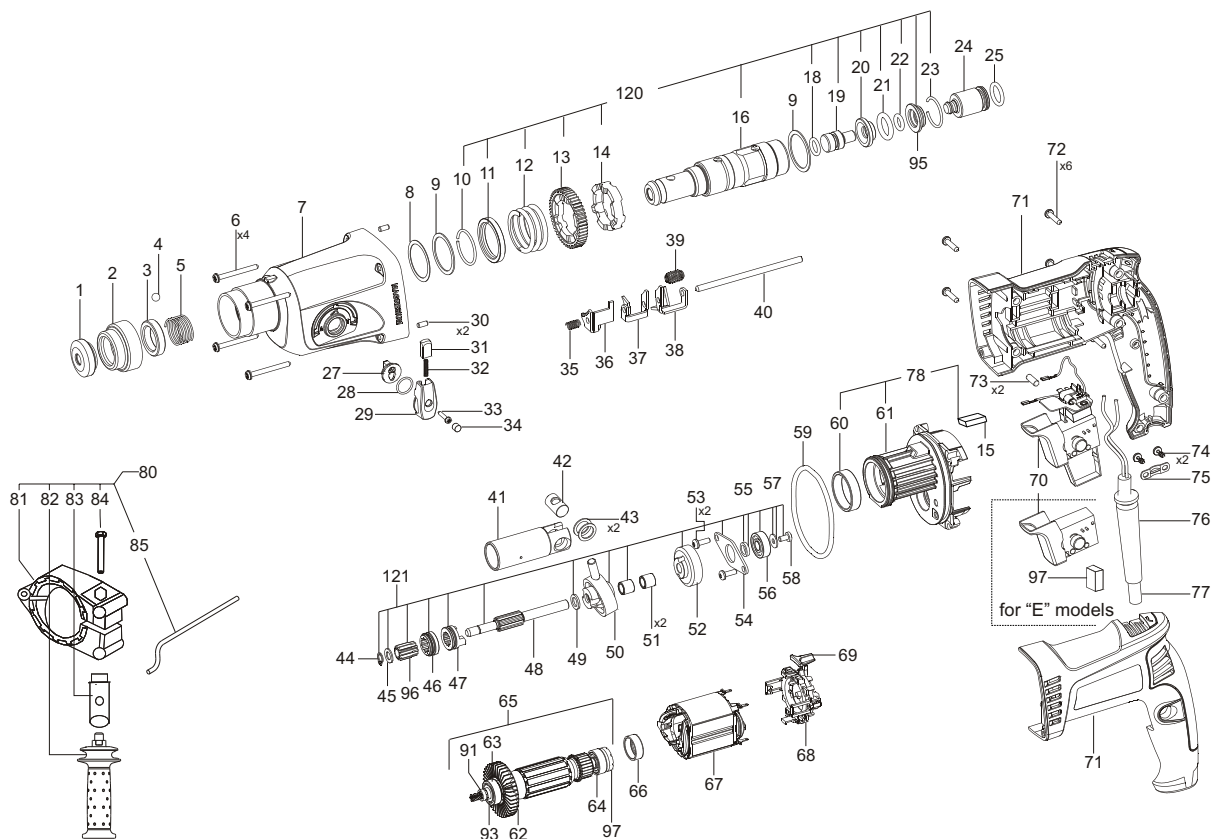

* - till 27.Apr.2014; ** - till 28.Nov.2013

141604

148411